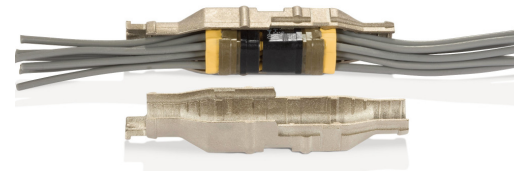

Fourth level

Fifth level

369

Wildcat

Ermetici

Fibre ottiche

DUAL

D-Cats

Filtrati

Connettori Deutsch Marine

901 NAVALE/PORTUALE

941

DCI/DCP IMMERGIBBILE

9316 ANTIDEFILAGRANTE

Miscellanea

Click to edit Master text styles

Second level

Third level

Fourth level

Fifth level

BJE

EvoPort

FMJ – TJ
morsettiera

DTS
RJ45