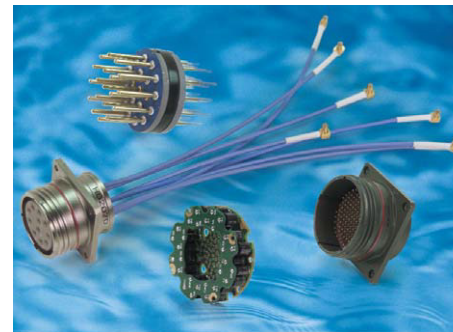

Fourth level

Fifth level

369

Wildcat

Ermetici

Fibre ottiche

DUAL

D-Cats

Filtrati

Connettori Deutsch Marine

901 NAVALE/PORTUALE

941

DCI/DCP IMMERGIBBILE

9316 ANTIDEFILAGRANTE

Miscellanea

Click to edit Master text styles

Second level

Third level

Fourth level

Fifth level

BJE

EvoPort

FMJ – TJ
morsettiera

DTS
RJ45